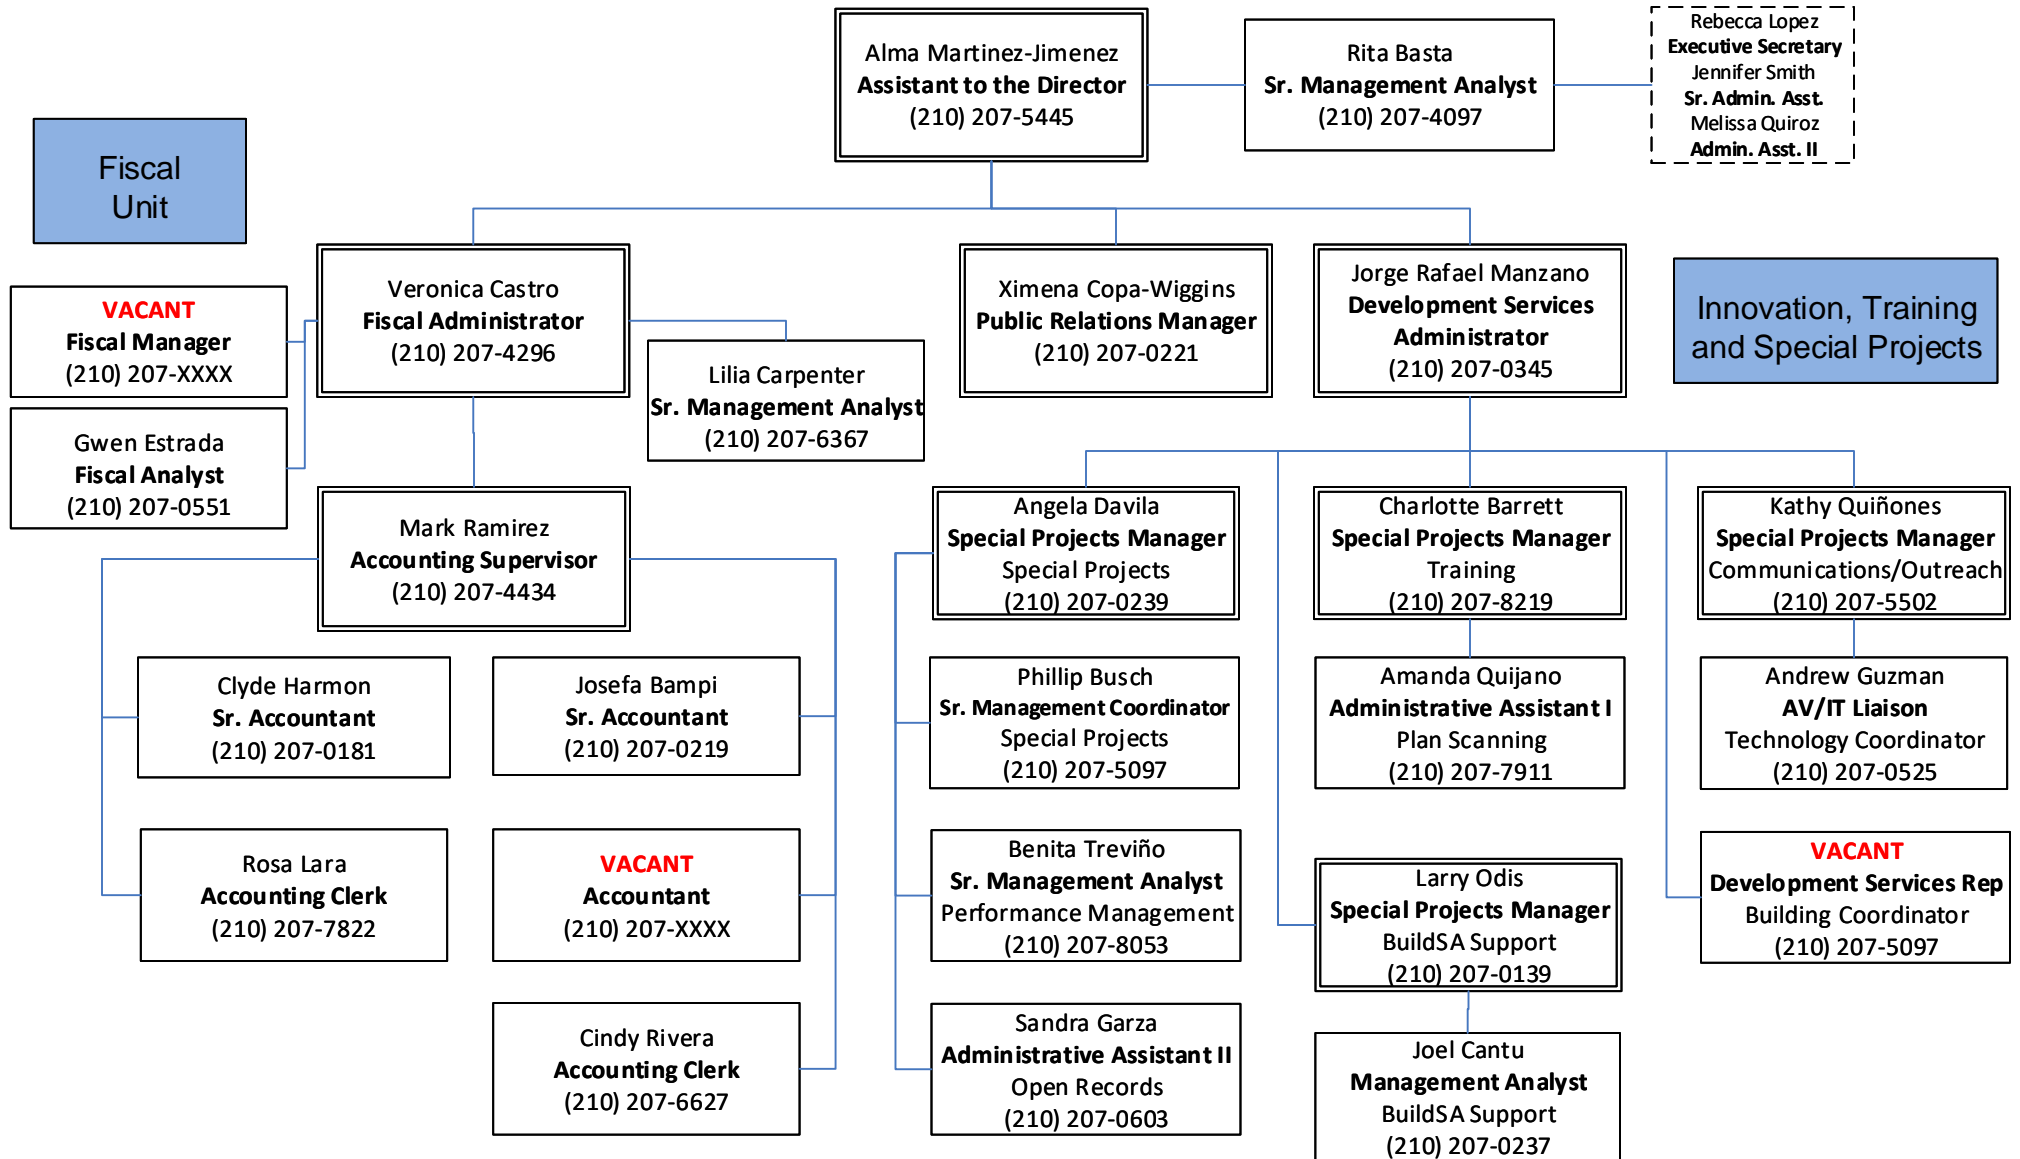

# SUPPORT SERVICES

<b>Strength</b>	
Authorized:	28
Vacant:	3
Actual:	22