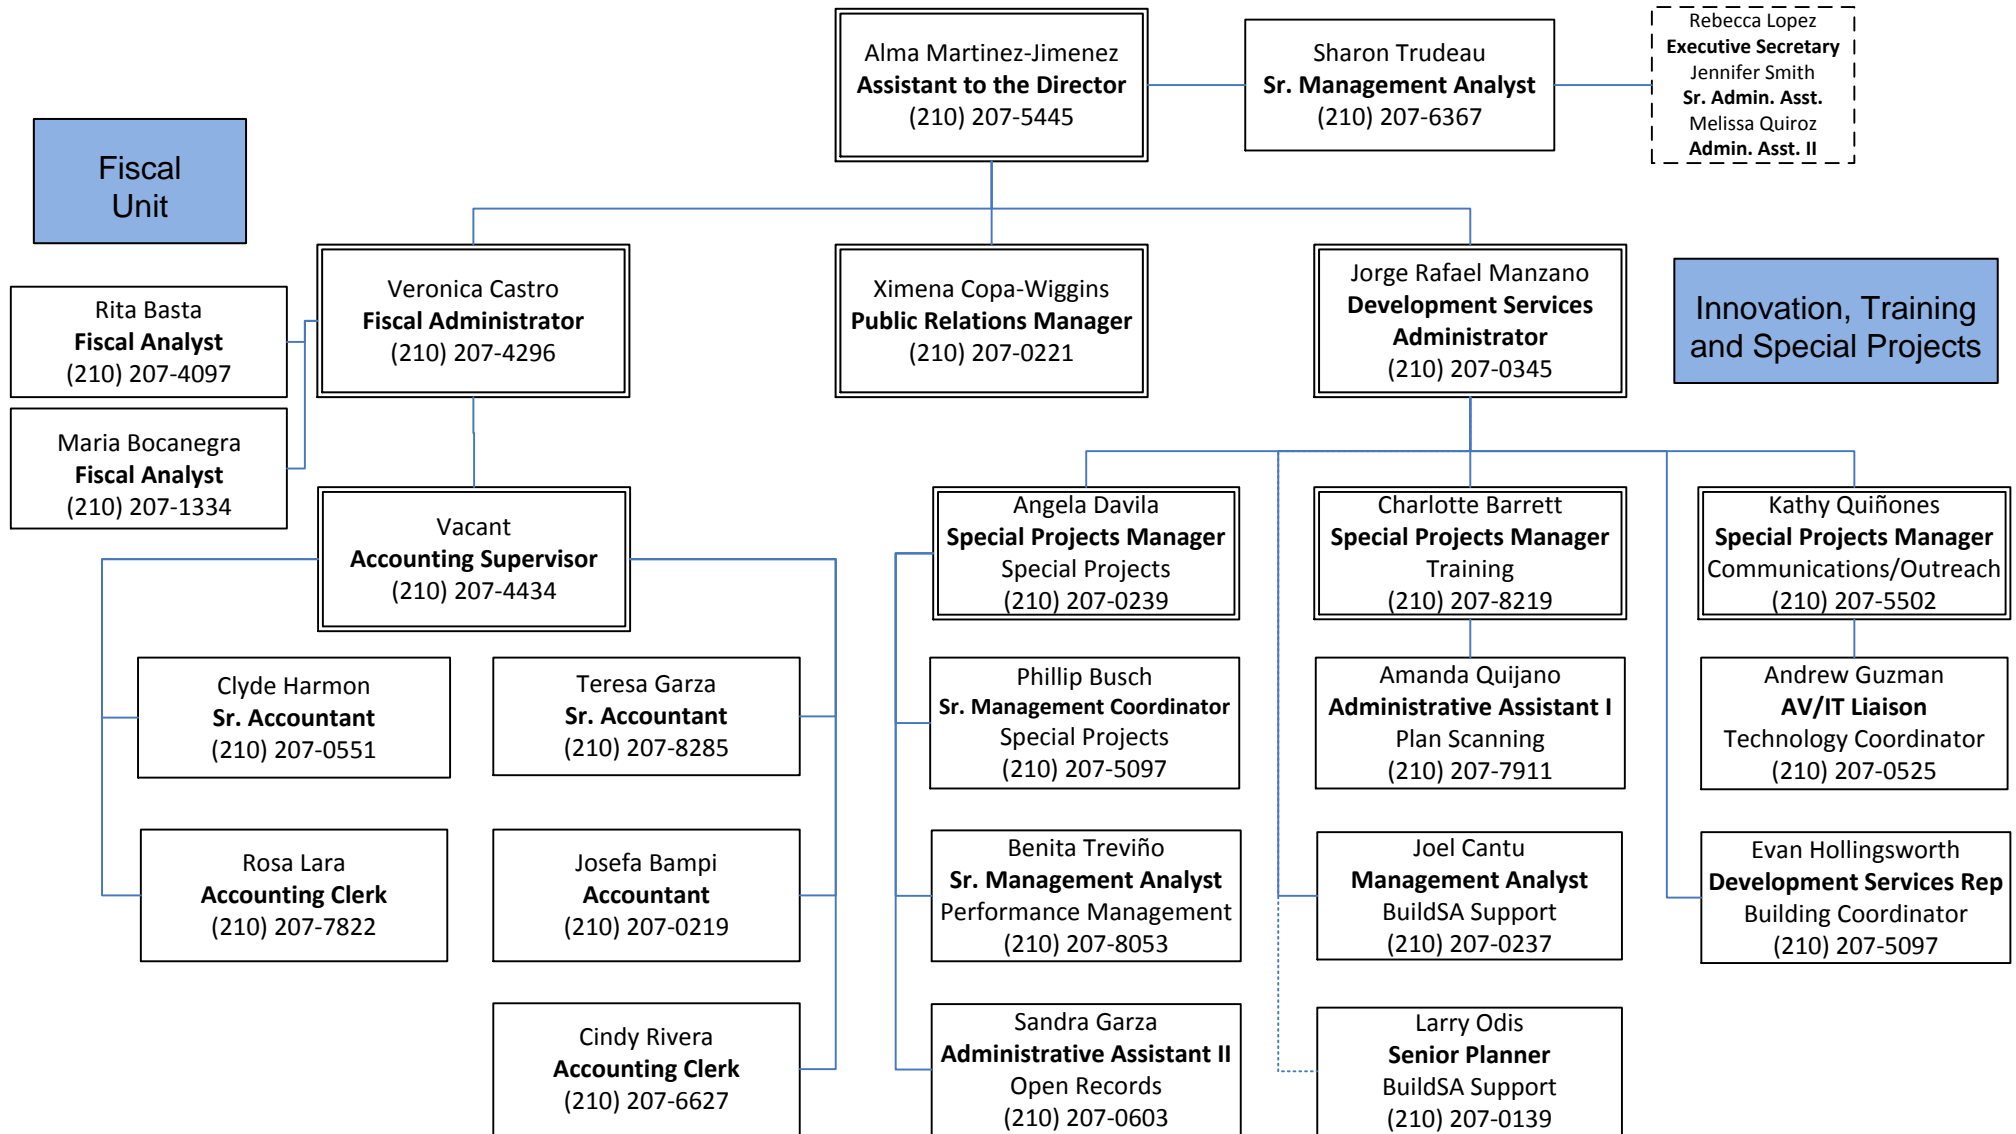

# SUPPORT SERVICES

<b>Strength</b>	
Authorized:	23
Vacant:	1
Actual:	21